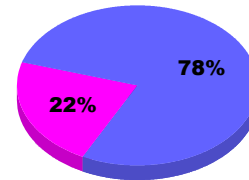

Membership Results 2012-2013

Goal, New, Dropped, Gain/Loss

Legend: Goal (Cyan), Actual (Green), Dropped (Yellow), Gain Loss (Magenta)

Comparison of Membership Gain/Loss

Current Year Compared to the Previous Year

Legend: Current Year (Cyan), Previous Year (Green)

Gender Comparison 2012-2013

Jul/Aug/Sep

Legend: Male (Blue), Female (Magenta)